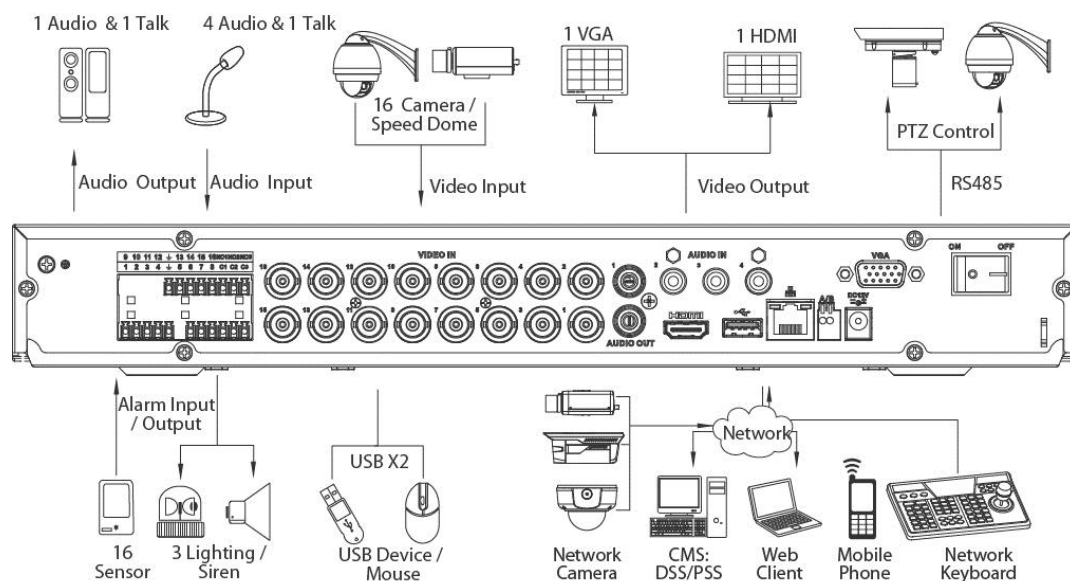

DH-HCVR7204/7208/7216A-S3

Backup Mode	USB Device/Internal SATA burner/Network		
Network			
Ethernet	RJ-45 port (10/100M)	RJ-45 port (10/100M/1000M)	RJ-45 port (10/100M/1000M)
Network Functions	HTTP, IPv4/IPv6, TCP/IP, UPNP, RTSP, UDP, SMTP, NTP, DHCP, DNS, PPPOE, DDNS, FTP, IP Filter, SNMP, P2P		
Max. User Access	128 users		
Smart Phone	iPhone, iPad, Android, Windows Phone		
Storage			
Internal HDD	2 SATA ports, up to 12TB		
Auxiliary Interface			
USB Interface	2 ports(1 Rear), 1 USB3.0, 1 USB2.0		
RS485	1 port, For PTZ control		
General			
Power Supply	DC12V/5A		
Power Consumption	15W(without HDD)		
Working Environment	-10°C ~ +55°C / 10%~90%RH / 86~106kpa		
Dimension(W×D×H)	1U, 375mm×285mm×55mm		
Weight	2.35KG(without HDD)		

System Connection

*Takes HCVR7116A-S3 as an example

Dahua Technology Co., Ltd.

1199' BinAn Road, Binjiang District, Hangzhou, China

Tel: +86-571-87688883

Fax: +86-571-87688815

Email: overseas@dahuatech.com

www.dahuatech.com

*Design and specifications are subject to change without notice.

© 2015 Dahua Technology Co., Ltd.