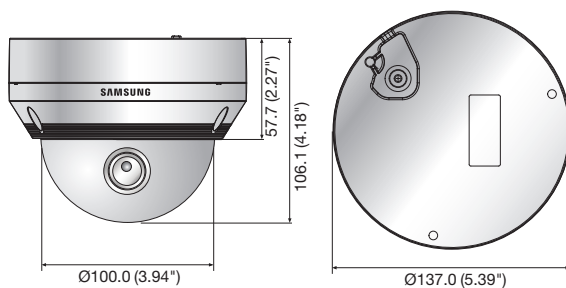

Dimensions

Unit : mm (inch)