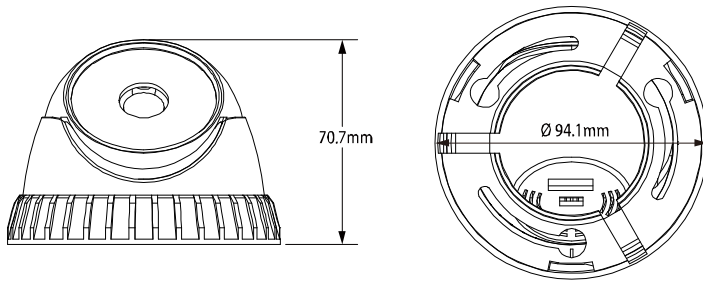

DG103A

HD CCTV 1080P IR Dome Camera

● FEATURES

- (1) 1/2.7" CMOS Sensor
- (2) 1080P video output
- (3) Low light sensitivity of 0.1 Lux / F1.8, 0Lux (IR LED ON)
- (4) Day and night 24-hour surveillance with IR effective distance up to 20 meters
- (5) Camera parameters adjustable when used with AVTECH HD CCTV DVR

● DIMENSIONS*

*Dimensional Tolerance: ± 5mm

● SPECIFICATIONS*

MODEL	DG103A	
Pick-up Element	1/ 2.7" CMOS image sensor	
Number of Pixels	1930(H) x 1088(V)	
Video Frame Rate	1080P@30fps / 1080P@25fps	
Min. Illumination	0.1 Lux / F1.8, 0 Lux (IR LED ON)	
S/N Ratio	More than 48dB (AGC OFF)	
Shutter Speed	1/30 (1/25) sec ~ 1/720000 (1/600000) sec	
Lens	f3.6mm / F1.8	f2.8mm / F1.8 (Optional)
Lens Angle	96° (Horizontal) / 50° (Vertical) / 116° (Diagonal)	118° (Horizontal) / 65° (Vertical) / 136° (Diagonal)
IR LED	21 units	
IR Effective Distance	Up to 20 meters	
IR Shift	YES	
Day & Night Mode	YES	
IRIS Mode	AES	
White Balance	AUTO / USER / PUSH / 8000K / 6000K / 4200K / 3200K	
AGC	Auto	
Sharpness	YES	
Flickerless	50HZ / 60HZ / OFF	
BLC	YES	
Operating Temperature	0°C ~ 40°C	
Operating Humidity	Less than 60% relative humidity	
Power Source (±10%)	DC12V / 0.5A	
Current Consumption (±10%)	200mA	
Net Weight (kg)	0.145	