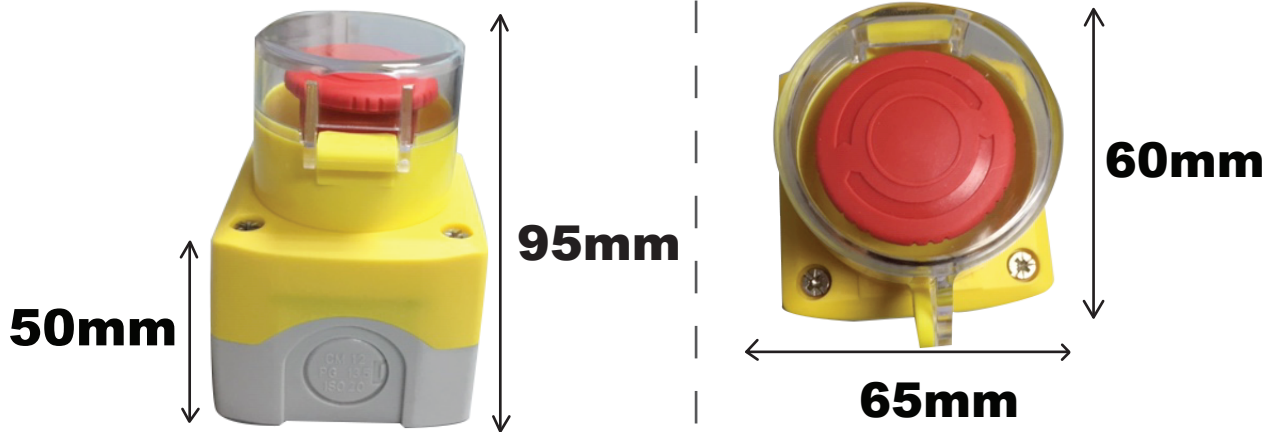

EMC 3 (With Cover}

Side View

Top View

Emergency Call Button

Box Dimension
60(L) x 65(H) x 50(D)

Call Size
Diameter 40mm

- ✓ Normally Close
- ✓ Press To Trigger
- ✓ Turn To Release
- ✓ With Protective Cover To Prevent Accidental Press