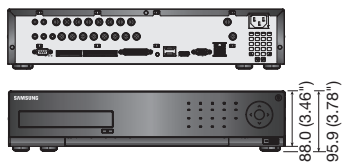

Dimensions

Unit : mm (inch)

		SRD-876D
DISPLAY		
Video	Inputs	8 Composite video 0.5-1 Vpp, 75 ohm automatic termination
	Resolution	NTSC : 1280 x 480, 720 x 480 / PAL : 1280 x 576, 720 x 576
Live	Frame Rate	NTSC : 240fps / PAL : 200fps
	Resolution	NTSC : 1280 x 480, 720 x 480 / PAL : 1280 x 576, 720 x 576
	Multi Screen Display	1 / 4 / 6 / 8 / Sequence / PIP
PERFORMANCE		
Operating System	Embedded	Linux
	Compression	H.264
Recording	Record Rate	NTSC : Up to 240fps@1280 x 480 / PAL : Up to 200fps@1280 x 576 NTSC : Up to 240fps@704 x 480 / PAL : Up to 200fps@704 x 576 NTSC : Up to 240fps@704 x 240 / PAL : Up to 200fps@704 x 288 NTSC : Up to 240fps@352 x 240 / PAL : Up to 200fps@352 x 288
	Mode	NTSC : Manual, Schedule (Continuous / Event), Event (Pre / Post), Time lapse (1 ~ 30 fps) PAL : Manual, Schedule (Continuous / Event), Event (Pre / Post), Time lapse (1 ~ 25fps)
	Event	Video loss, Motion (Level 1 ~ 10), Alarm, Tampering (Level 1 ~ 3)
	Overwrite Modes	Selectable (Stop / Continuous)
	Pre-alarm	Up to 30sec (5, 10, 20, 30sec)
	Post-alarm	Up to 6hour (5, 10, 20, 30sec, 1, 3, 5, 10, 20min, 1, 2, 3, 4, 5, 6hour)
	Search Mode	Date/Time, Event, Back up, POS, Motion (*All search include preview function)
Search & Playback	Playback Function	Fast forward / backward (2x, 4x, 8x, 16x, 32x, 64x) *Backward play with i-frame only Slow forward / backward (1/2x, 1/4x, 1/8x) Step forward / backward *Backward play with i-frame only
	Transmission Speed	4CIF / 2CIF / CIF (NTSC : 120 / 240 / 480fps, PAL : 100 / 200 / 400fps)
Network (IPv4)	Bandwidth	Up to 32Mbps
	Bandwidth Control	Selectable
	Stream	H.264 (4CIF / 2CIF / CIF selectable)
	Max. Remote Users	Search 3 / Live unicast 10 / Live multicast 20
	Protocol Support	TCP/IP, DHCP, PPPoE, SMTP, NTP, HTTP, HTTPS, DDNS, RTP, RTSP, SNMP
	Monitoring	SmartViewer, Webviewer, SSM (CMS)
Smart Phone	Platform	Android, iOS
	Protocol Support	RTP, RTSP, HTTP, CGI
Storage	Max. Remote Users	Live 2, Search 1
	Internal HDD	Up to 4 SATA HDDs
	External (e-SATA Interface)	2 External SATA ports (*Expansion bay, Model : SVS-5R/5E)
	DVD Writer (Back up)	Yes
	USB (Back up)	2 USB ports
Security	File Format (Back up)	BU (DVR player), EXE (Include player), AVI
	Password Protection	1 Admin, 10 Group, 10 User per 1 group
	Data Authentication	Watermark
INTERFACE		
Monitors	VGA	1 VGA (1280 x 720, 1280 x 1024, 1920 x 1080)
	HDMI	1 HDMI (1280 x 720, 1280 x 1024, 1920 x 1080)
	Digital Composite	1 (1280 x 720, 1280 x 1024, 1920 x 1080)
	Spot Composite	Digital spot (2CH) *Included OSD on screen, multi mode support (1CH)
Audio	Loop Outputs	8CH
	Inputs / Output	8CH line in (Built-in 4CH, option : audio extension cable) / 1CH line out
	Compression	G.711
Alarm	Sampling Rate	8KHz
	Inputs / Output	Terminal 8 inputs (NO/NC) / Terminal 4 relay outputs (NO/NC), Rating : 30V DC / 2A, 250V AC / 0.25A
	Remote Notification	Notification via e-mail
Connections	Ethernet	1 RJ-45 10/100/1000 Base-T
	Serial Interface	RS-232/RS-485 (Full duplex) for PTZ, Samsung system keyboard
	USB	USB 2.0, 2 ports
	eSATA	2 External SATA ports
	Application Support	Mouse, Remote controller
	RS-485 Protocol	Samsung-T/E, Pelco-D/P, Panasonic, Phillips, AD, DIAMOND, ERNA, KALATEL, VCL TP, VICON, ELMO, GE
GENERAL	Coax Protocol	Samsung CCVC, Pelco-C
	Electrical	Input Voltage / Current 100 ~ 240V AC ±10%, 50/60Hz, Auto ranging Power Consumption Max. 60W (With 1x HDD)
	Environmental	Operating Temperature +0°C ~ +40°C (+32°F ~ +104°F) Operating Humidity 20% ~ 85% RH
Mechanical	Dimensions (WxHxD)	440.0 x 88.0 x 384.8mm (17.32" x 3.46" x 15.15")
	Weight (With hard disks)	Approx. 6.5Kg (14.33 lb)
Language	Rack Mountable	Yes
	Language	English, French, German, Spanish, Italian, Russian, Polish, Czech, Turkish, Netherlands, Portuguese, Swedish, Danish, Rumania, Serbia, Croatia, Hungary, Greek, Finnish, Norwegian, Korean, Japanese, Chinese (Traditional), Thai, Taiwanese (25 Language)